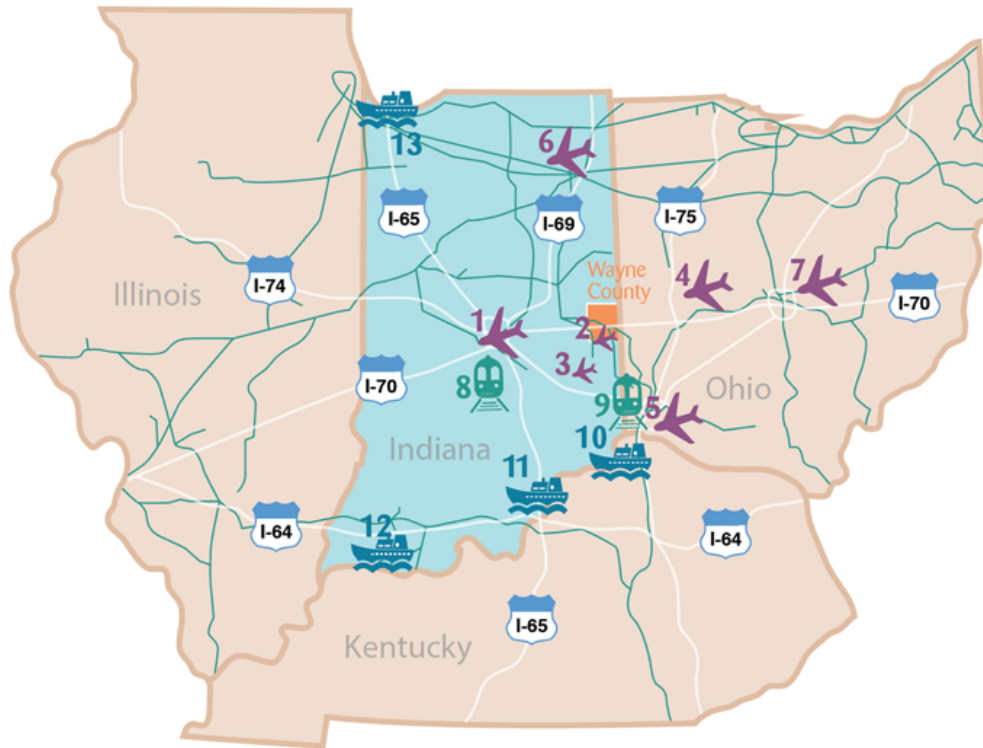

## Highway/Truck Service

### Intermodal Transportation

1. Indianapolis International Airport
2. Richmond Municipal Airport
3. Connersville Mettel Field
4. Dayton International Airport
5. Cincinnati/Northern Kentucky International Airport
6. Fort Wayne International Airport
7. Port Columbus International Airport
8. Senate Avenue Intermodal Terminal
9. Gest Street Intermodal Terminal
10. Port of Greater Cincinnati
11. Ports of Indiana - Jeffersonville
12. Ports of Indiana - Mount Vernon
13. Ports of Indiana - Burns Harbor

Indiana ranks first in some important categories when it comes to trucking and highways...first in the number of pass-through interstates in the nation....first in the shortest distance to the median center of U.S. population. The state ranks in the top ten for the number of trucking establishments located within its borders. Trucks annually haul more than 5.7 billion tons of cargo for Indiana, including a high volume of NAFTA trade.

With Wayne County's access to intermodal facilities, air, and water ports you can truck your product to anywhere in the world. We're located in East Central Indiana directly on Interstate 70. Forty miles to the east in Ohio is access to Interstate 75. Within seventy miles to the west is access to Interstates 65, 69, 74, and 465. U.S. 40, 27 and 35 all pass directly through Wayne County as well as state highways 1, 38, and 227. Lying just outside the Western Ohio border, Wayne County is also in close proximity to Ohio 177.