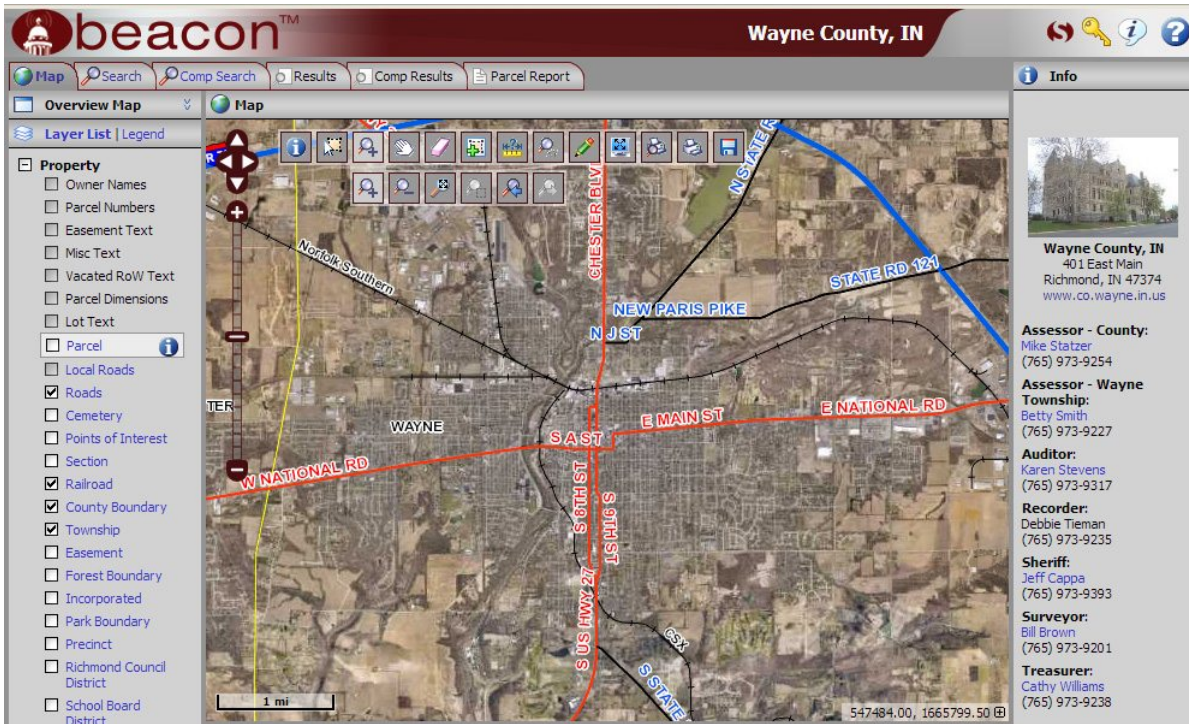

GIS Platforms

Two different options are provided below for your GIS viewing needs: Beacon Local Government GIS and Pictometry Online.

Beacon Local Government GIS

Provides an aerial view of the county.

Pictometry Online

Provides oblique views of the county.